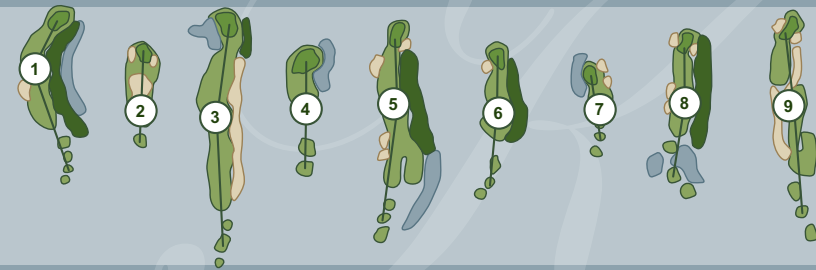

Rules of the Royal Canadian Golf Association govern all play except where modified by local rules.

Local Rules:

FREE DROP is one club length no closer to the hole from all cart paths, staked trees, flower beds, etc.

Yardages measured to the centre of the green.

Repair ball marks. Fill divots with provided sand.

Rake all traps. Allow faster groups to play through.

Soft spikes and dress code always in effect.

- Acton Golf Club - Acton
- Beaverdale Golf Club - Cambridge
- Brant Valley Golf Club - St. George
- Brookfield Country Club - Cambridge
- Burford Golf Links - Burford
- Calerin Golf Club - Erin
- Canterbury Golf Club - Port Perry
- Cedar Creek Golf Club - Woodstock
- Conestoga Country Club - Conestoga
- Dundee Country Club - New Dundee
- Fergus Golf Club - Fergus
- Foxwood Country Club - Baden
- Grey Silo Golf Club - Waterloo
- King's Bay Golf Club - Seagrave
- Mystic Golf Club - Ancaster
- Orangeville Golf Club - Orangeville
- Paris Grand Golf Club - Paris
- Scenic Woods Golf Club - Hannon (Glanbrook)

27 Stub Road, R.R. 2 Seagrave, ON L0C 1G0
1-888-833-8787

FRONT

BACK

Black	405	205	595	139	532	329	188	421	487	3301
Gold	367	183	548	126	514	303	159	392	478	3070
Blue	342	172	535	106	461	290	130	379	411	2846
White	319	152	486	100	432	260	113	304	386	2554
Holes	1	2	3	4	5	6	7	8	9	Out
+/-										
Handicap (Men's/Ladies)	3/5	13/15	1/1	17/17	5/3	15/7	9/13	7/11	11/9	
Par	4	3	5	3	5	4	3	4	5	36