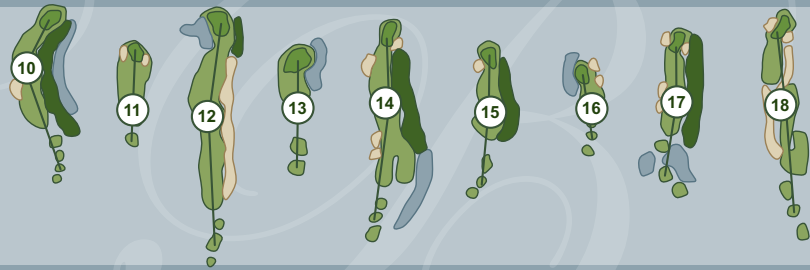

Rules of the Royal Canadian Golf Association govern all play except where modified by local rules.

Local Rules:

FREE DROP is one club length no closer to the hole from all cart paths, staked trees, flower beds, etc.

Yardages measured to the centre of the green.

Repair ball marks. Fill divots with provided sand.

Rake all traps. Allow faster groups to play through.

Soft spikes and dress code always in effect.

- Acton Golf Club - Acton
- Beaverdale Golf Club - Cambridge
- Brant Valley Golf Club - St. George
- Brookfield Country Club - Cambridge
- Burford Golf Links - Burford
- Calerin Golf Club - Erin
- Canterbury Golf Club - Port Perry
- Cedar Creek Golf Club - Woodstock
- Conestoga Country Club - Conestoga
- Dundee Country Club - New Dundee
- Fergus Golf Club - Fergus
- Foxwood Country Club - Baden
- Grey Silo Golf Club - Waterloo
- King's Bay Golf Club - Seagrave
- Mystic Golf Club - Ancaster
- Orangeville Golf Club - Orangeville
- Paris Grand Golf Club - Paris
- Scenic Woods Golf Club - Hannon (Glanbrook)

27 Stub Road, R.R. 2 Seagrave, ON L0C 1G0
1-888-833-8787

FRONT

BACK

Black	405	205	595	139	532	329	188	421	487	3301
Gold	367	183	548	126	514	303	159	392	478	3070
Blue	342	172	535	106	461	290	130	379	411	2846
White	319	152	486	100	432	260	113	304	386	2554
Holes	1	2	3	4	5	6	7	8	9	Out
+/-										
Handicap (Men's/Ladies)	3/5	13/15	1/1	17/17	5/3	15/7	9/13	7/11	11/9	
Par	4	3	5	3	5	4	3	4	5	36