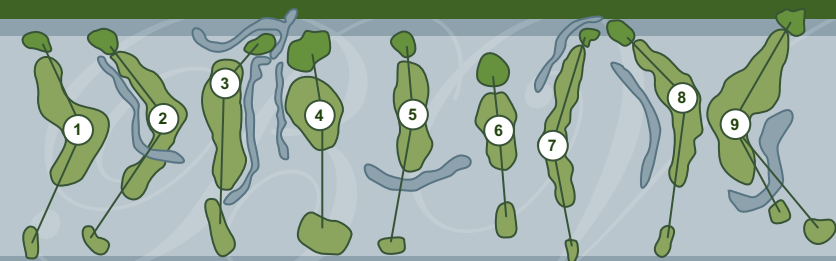

Rules of the Royal Canadian Golf Association govern all play except where modified by local rules.

Local Rules:

Out of Bounds - designated by boundary fences, or white stakes. Except #18 fairway (cut portion) is out of bounds when playing #9.

Water Hazards - margins defined by yellow stakes.

Lateral Water Hazards - margins defined by red stakes.

Keep carts off tees and greens. Keep power carts on path only - 90° rule to ball.

- Acton Golf Club - Acton
- Beaverdale Golf Club - Cambridge
- Brant Valley Golf Club - St. George
- Brookfield Country Club - Cambridge
- Burford Golf Links - Burford
- Calerin Golf Club - Erin
- Canterbury Golf Club - Port Perry
- Cedar Creek Golf Club - Woodstock
- Conestoga Country Club - Conestoga
- Dundee Country Club - New Dundee
- Fergus Golf Club - Fergus
- Foxwood Country Club - Baden
- Grey Silo Golf Club - Waterloo
- King's Bay Golf Club - Seagrave
- Mystic Golf Club - Ancaster
- Orangeville Golf Club - Orangeville
- Paris Grand Golf Club - Paris
- Scenic Woods Golf Club - Hannon (Glanbrook)

128 Governors Rd., George, ON N0E 1N0
1-888-833-8787

FRONT

BACK

Blue	329	385	312	161	259	169	485	396	317	2813
White	315	250	286	135	242	155	474	350	290	2597
Red	284	309	258	80	203	140	404	336	210	2224
Par	4	4	4	3	4	3	5	4	4	35
+/-										
Holes	1	2	3	4	5	6	7	8	9	Out
+/-										
Handicap (Men's/Ladies)	15/13	1/1	9/9	17/17	5/5	11/11	3/3	7/7	13/15	

Blue	390	420	240	300	454	169	365	188	371	2897	5710
White	336	410	232	275	445	125	319	165	350	2657	5254
Red	276	385	175	256	375	112	264	142	287	2272	4496
Par	4	5	4	4	5	3	4	3	4	36	71
+/-											
Holes	10	11	12	13	14	15	16	17	18	In	Tot
+/-											
Hdcp (Men's/Ladies)	10/10	2/2	16/16	12/12	4/4	18/18	14/14	8/8	6/6		