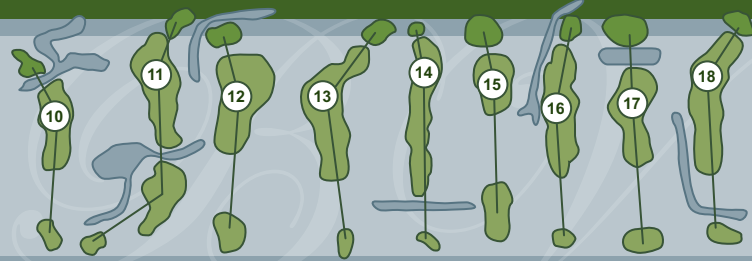

Rules of the Royal Canadian Golf Association govern all play except where modified by local rules.

Local Rules:

Out of Bounds - designated by boundary fences, or white stakes. Except #18 fairway (cut portion) is out of bounds when playing #9.

Water Hazards - margins defined by yellow stakes.

Lateral Water Hazards - margins defined by red stakes.

Keep carts off tees and greens. Keep power carts on path only - 90° rule to ball.

- Acton Golf Club - Acton
- Beaverdale Golf Club - Cambridge
- Brant Valley Golf Club - St. George
- Brookfield Country Club - Cambridge
- Burford Golf Links - Burford
- Calerin Golf Club - Erin
- Canterbury Golf Club - Port Perry
- Cedar Creek Golf Club - Woodstock
- Conestoga Country Club - Conestoga
- Dundee Country Club - New Dundee
- Fergus Golf Club - Fergus
- Foxwood Country Club - Baden
- Grey Silo Golf Club - Waterloo
- King's Bay Golf Club - Seagrave
- Mystic Golf Club - Ancaster
- Orangeville Golf Club - Orangeville
- Paris Grand Golf Club - Paris
- Scenic Woods Golf Club - Hannon (Glanbrook)

128 Governors Rd., George, ON N0E 1N0
1-888-833-8787

FRONT

BACK

Blue	329	385	312	161	259	169	485	396	317	2813
White	315	250	286	135	242	155	474	350	290	2597
Red	284	309	258	80	203	140	404	336	210	2224
Par	4	4	4	3	4	3	5	4	4	35
+/-										
Holes	1	2	3	4	5	6	7	8	9	Out
+/-										
Handicap (Men's/Ladies)	15/13	1/1	9/9	17/17	5/5	11/11	3/3	7/7	13/15	

Blue	390	420	240	300	454	169	365	188	371	2897	5710
White	336	410	232	275	445	125	319	165	350	2657	5254
Red	276	385	175	256	375	112	264	142	287	2272	4496
Par	4	5	4	4	5	3	4	3	4	36	71
+/-											
Holes	10	11	12	13	14	15	16	17	18	In	Tot
+/-											
Hdcp (Men's/Ladies)	10/10	2/2	16/16	12/12	4/4	18/18	14/14	8/8	6/6		