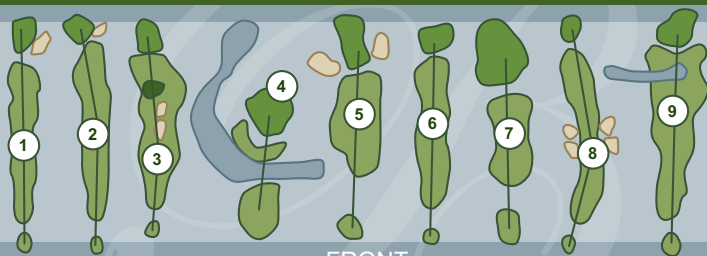

Rules of the Royal Canadian Golf Association govern all play except where modified by local rules.

Local Rules:

FREE DROP is one club length no closer to the hole from all cart paths, staked trees, flower beds, etc.

Yardages measured to the centre of the green.

Repair ball marks. Fill divots with provided sand.

Rake all traps. Allow faster groups to play through.

Soft spikes and dress code always in effect.

- Acton Golf Club - Acton
- Beaverdale Golf Club - Cambridge
- Brant Valley Golf Club - St. George
- Brookfield Country Club - Cambridge
- Burford Golf Links - Burford
- Calerin Golf Club - Erin
- Canterbury Golf Club - Port Perry
- Cedar Creek Golf Club - Woodstock
- Conestoga Country Club - Conestoga
- Dundee Country Club - New Dundee
- Fergus Golf Club - Fergus
- Foxwood Country Club - Baden
- Grey Silo Golf Club - Waterloo
- King's Bay Golf Club - Seagrave
- Mystic Golf Club - Ancaster
- Orangeville Golf Club - Orangeville
- Paris Grand Golf Club - Paris
- Scenic Woods Golf Club - Hannon (Glanbrook)

1171 Kossuth, R.R. #21, Cambridge, ON N3C 2V3
1-888-833-8787

FRONT

BACK

White 64.0 112	306	346	329	98	177	441	150	393	252	2492
Red 62.5 109	295	318	317	89	156	414	134	373	214	2310
Men's Par	4	4	4	3	3	5	3	4	4	34
Women's Par	4	4	4	3	4	5	3	5	4	36
Maximum Play Time	:15	:29	:43	:57	1:08	1:26	1:40	1:51	2:05	
+/-										
Holes	1	2	3	4	5	6	7	8	9	Out
+/-										
Handicap (Men's/Ladies)	13/7	5/5	11/9	17/15	7/17	1/1	15/13	3/3	9/11	

White	313	281	178	205	131	236	124	497	147	2112	4604
Red	291	270	152	189	108	231	114	435	117	1907	4217
Men's Par	4	4	3	4	3	4	3	5	3	33	67
Women's Par	4	4	4	4	3	4	3	5	3	34	70
Maximum Play Time	2:20	2:34	2:48	3:02	3:14	3:28	3:44	3:58	4:15		
+/-											
Holes	10	11	12	13	14	15	16	17	18	In	Tot
+/-											
Hdcp (Men's/Ladies)	8/4	12/8	6/18	16/14	18/16	4/6	14/12	2/2	10/10		