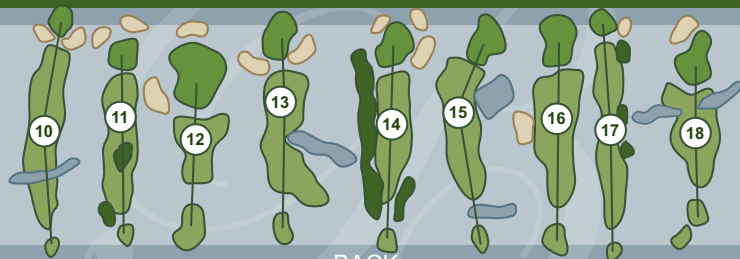

Rules of the Royal Canadian Golf Association govern all play except where modified by local rules.

Local Rules:

FREE DROP is one club length no closer to the hole from all cart paths, staked trees, flower beds, etc.

Yardages measured to the centre of the green.

Repair ball marks. Fill divots with provided sand.

Rake all traps. Allow faster groups to play through.

Soft spikes and dress code always in effect.

- Acton Golf Club - Acton
- Beaverdale Golf Club - Cambridge
- Brant Valley Golf Club - St. George
- Brookfield Country Club - Cambridge
- Burford Golf Links - Burford
- Calerin Golf Club - Erin
- Canterbury Golf Club - Port Perry
- Cedar Creek Golf Club - Woodstock
- Conestoga Country Club - Conestoga
- Dundee Country Club - New Dundee
- Fergus Golf Club - Fergus
- Foxwood Country Club - Baden
- Grey Silo Golf Club - Waterloo
- King's Bay Golf Club - Seagrave
- Mystic Golf Club - Ancaster
- Orangeville Golf Club - Orangeville
- Paris Grand Golf Club - Paris
- Scenic Woods Golf Club - Hannon (Glanbrook)

1171 Kossuth, R.R. #21, Cambridge, ON N3C 2V3
1-888-833-8787

FRONT

BACK

White 64.0 112	306	346	329	98	177	441	150	393	252	2492
Red 62.5 109	295	318	317	89	156	414	134	373	214	2310
Men's Par	4	4	4	3	3	5	3	4	4	34
Women's Par	4	4	4	3	4	5	3	5	4	36
Maximum Play Time	:15	:29	:43	:57	1:08	1:26	1:40	1:51	2:05	
+/-										
Holes	1	2	3	4	5	6	7	8	9	Out
+/-										
Handicap (Men's/Ladies)	13/7	5/5	11/9	17/15	7/17	1/1	15/13	3/3	9/11	

White	313	281	178	205	131	236	124	497	147	2112	4604
Red	291	270	152	189	108	231	114	435	117	1907	4217
Men's Par	4	4	3	4	3	4	3	5	3	33	67
Women's Par	4	4	4	4	3	4	3	5	3	34	70
Maximum Play Time	2:20	2:34	2:48	3:02	3:14	3:28	3:44	3:58	4:15		
+/-											
Holes	10	11	12	13	14	15	16	17	18	In	Tot
+/-											
Hdcp (Men's/Ladies)	8/4	12/8	6/18	16/14	18/16	4/6	14/12	2/2	10/10		