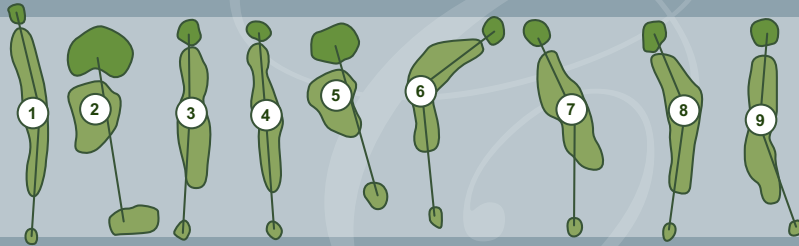

Rules of the Royal Canadian Golf Association govern all play except where modified by local rules.

**Local Rules:**

FREE DROP is one club length no closer to the hole from all cart paths, staked trees, flower beds, etc.

Yardages measured to the centre of the green.

Repair ball marks. Fill divots with provided sand.

Rake all traps. Allow faster groups to play through.

Soft spikes and dress code always in effect.

- Acton Golf Club - Acton
- Beaverdale Golf Club - Cambridge
- Brant Valley Golf Club - St. George
- Brookfield Country Club - Cambridge
- Burford Golf Links - Burford
- Calerin Golf Club - Erin
- Canterbury Golf Club - Port Perry
- Cedar Creek Golf Club - Woodstock
- Conestoga Country Club - Conestoga
- Dundee Country Club - New Dundee
- Fergus Golf Club - Fergus
- Foxwood Country Club - Baden
- Grey Silo Golf Club - Waterloo
- King's Bay Golf Club - Seagrave
- Mystic Golf Club - Ancaster
- Orangeville Golf Club - Orangeville
- Paris Grand Golf Club - Paris
- Scenic Woods Golf Club - Hannon (Glanbrook)

9521 Side Road No. 10, Erin ON N0B 1T0  
1-888-833-8787

FRONT

BACK

Men's Yardage	516	108	441	516	144	383	342	371	408	3229
Men's Par	5	3	4	5	3	4	4	4	4	36
Maximum Play Time	:15	:29	:43	:57	1:08	1:26	1:40	1:51	2:05	
+/-										
Holes	1	2	3	4	5	6	7	8	9	Out
+/-										
Handicap (Men's/Ladies)	11/11	17/17	3/9	1/1	15/15	7/7	9/13	13/3	5/5	
Women's Yardage	498	108	421	476	138	358	312	351	398	3060
Women's Par	5	3	5	5	3	4	4	4	4	37