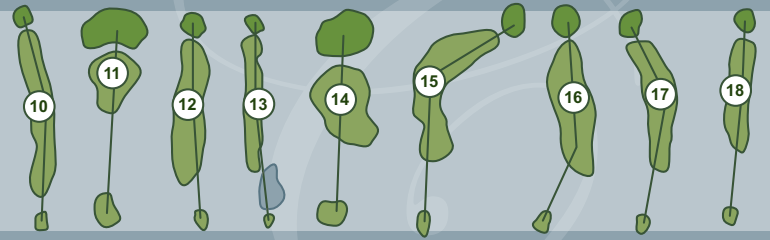

Rules of the Royal Canadian Golf Association govern all play except where modified by local rules.

**Local Rules:**

FREE DROP is one club length no closer to the hole from all cart paths, staked trees, flower beds, etc.

Yardages measured to the centre of the green.

Repair ball marks. Fill divots with provided sand.

Rake all traps. Allow faster groups to play through.

Soft spikes and dress code always in effect.

- Acton Golf Club - Acton
- Beaverdale Golf Club - Cambridge
- Brant Valley Golf Club - St. George
- Brookfield Country Club - Cambridge
- Burford Golf Links - Burford
- Calerin Golf Club - Erin
- Canterbury Golf Club - Port Perry
- Cedar Creek Golf Club - Woodstock
- Conestoga Country Club - Conestoga
- Dundee Country Club - New Dundee
- Fergus Golf Club - Fergus
- Foxwood Country Club - Baden
- Grey Silo Golf Club - Waterloo
- King's Bay Golf Club - Seagrave
- Mystic Golf Club - Ancaster
- Orangeville Golf Club - Orangeville
- Paris Grand Golf Club - Paris
- Scenic Woods Golf Club - Hannon (Glanbrook)

9521 Side Road No. 10, Erin ON N0B 1T0  
1-888-833-8787

FRONT

BACK

Men's Yardage	516	108	441	516	144	383	342	371	408	3229
Men's Par	5	3	4	5	3	4	4	4	4	36
Maximum Play Time	:15	:29	:43	:57	1:08	1:26	1:40	1:51	2:05	
+/-										
Holes	1	2	3	4	5	6	7	8	9	Out
+/-										
Handicap (Men's/Ladies)	11/11	17/17	3/9	1/1	15/15	7/7	9/13	13/3	5/5	
Women's Yardage	498	108	421	476	138	358	312	351	398	3060
Women's Par	5	3	5	5	3	4	4	4	4	37

Men's Yardage	475	170	429	558	142	392	366	333	425	3290	6519
Men's Par	5	3	4	5	3	4	4	4	4	36	72
Maximum Play Time	2:20	2:34	2:48	3:02	3:14	3:28	3:44	3:58	4:15		
+/-											
Holes	10	11	12	13	14	15	16	17	18	In	Tot
+/-											
Hdcp (Men's/Ladies)	12/14	14/16	10/12	2/2	18/18	4/4	6/6	8/8	16/10		
Women's Yardage	475	108	429	476	142	383	342	333	405	3133	6193
Women's Par	5	3	5	5	3	4	5	4	4	38	75