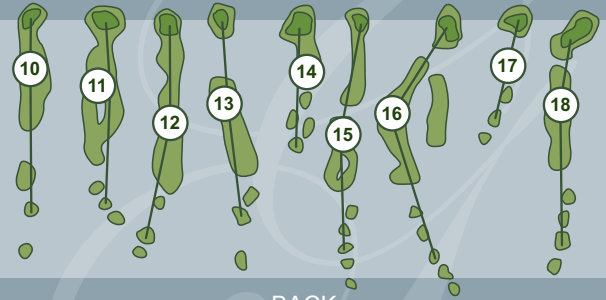

Rules of the Royal Canadian Golf Association govern all play except where modified by local rules.

Local Rules:

FREE DROP is one club length no closer to the hole from all cart paths, staked trees, flower beds, etc.

Yardages measured to the centre of the green.

Repair ball marks. Fill divots with provided sand.

Rake all traps. Allow faster groups to play through.

Soft spikes and dress code always in effect.

- Acton Golf Club - Acton
- Beaverdale Golf Club - Cambridge
- Brant Valley Golf Club - St. George
- Brookfield Country Club - Cambridge
- Burford Golf Links - Burford
- Calerin Golf Club - Erin
- Canterbury Golf Club - Port Perry
- Cedar Creek Golf Club - Woodstock
- Conestoga Country Club - Conestoga
- Dundee Country Club - New Dundee
- Fergus Golf Club - Fergus
- Foxwood Country Club - Baden
- Grey Silo Golf Club - Waterloo
- King's Bay Golf Club - Seagrave
- Mystic Golf Club - Ancaster
- Orangeville Golf Club - Orangeville
- Paris Grand Golf Club - Paris
- Scenic Woods Golf Club - Hannon (Glanbrook)

150 Paris Links Road, Paris, ON N3L 3E2
1-888-833-8787

FRONT

BACK

Black - Men 73.5/137	532	335	169	446	352	160	426	621	520	3561
Blue - Men 69.8/126 Ladies 75.5/136	513	277	136	419	302	152	391	575	497	3059
White - Men 67.4/117 Ladies 72.5/130	469	238	106	396	234	128	360	553	468	2952
Silver - Men 64.2/110 Ladies 68.2/120	439	207	82	344	202	92	328	489	447	2630
Holes	1	2	3	4	5	6	7	8	9	Out
+/-										
Handicap (Men's/Ladies)	13/9	11/11	15/15	7/7	9/13	17/17	1/5	5/1	3/3	
Par	5	4	3	4	4	3	4	5	5	37

Scorer:

Date:

Black	352	394	473	405	187	460	460	172	331	3210	6771	Hdcp	Net
Blue	295	340	388	343	153	450	450	146	294	3024	6083		
White	262	310	382	310	143	433	372	113	256	2581	5533		
Silver	252	282	264	251	114	408	336	81	231	2219	4849		
Holes	10	11	12	13	14	15	16	17	18	In	Tot		
+/-													
Handicap	14/14	8/12	2/8	4/2	16/16	6/4	12/6	18/18	10/10				
Par	4	4	4	4	3	5	4	3	4	35	72		