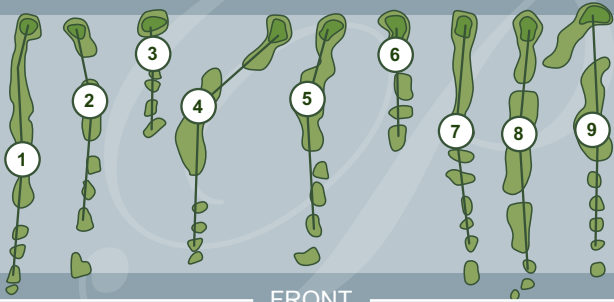

Rules of the Royal Canadian Golf Association govern all play except where modified by local rules.

**Local Rules:**

FREE DROP is one club length no closer to the hole from all cart paths, staked trees, flower beds, etc.

Yardages measured to the centre of the green.

Repair ball marks. Fill divots with provided sand.

Rake all traps. Allow faster groups to play through.

Soft spikes and dress code always in effect.

- Acton Golf Club - Acton
- Beaverdale Golf Club - Cambridge
- Brant Valley Golf Club - St. George
- Brookfield Country Club - Cambridge
- Burford Golf Links - Burford
- Calerin Golf Club - Erin
- Canterbury Golf Club - Port Perry
- Cedar Creek Golf Club - Woodstock
- Conestoga Country Club - Conestoga
- Dundee Country Club - New Dundee
- Fergus Golf Club - Fergus
- Foxwood Country Club - Baden
- Grey Silo Golf Club - Waterloo
- King's Bay Golf Club - Seagrave
- Mystic Golf Club - Ancaster
- Orangeville Golf Club - Orangeville
- Paris Grand Golf Club - Paris
- Scenic Woods Golf Club - Hannon (Glanbrook)

150 Paris Links Road, Paris, ON N3L 3E2  
1-888-833-8787

FRONT

BACK

Black - Men 73.5/137	532	335	169	446	352	160	426	621	520	3561
Blue - Men 69.8/126 Ladies 75.5/136	513	277	136	419	302	152	391	575	497	3059
White - Men 67.4/117 Ladies 72.5/130	469	238	106	396	234	128	360	553	468	2952
Silver - Men 64.2/110 Ladies 68.2/120	439	207	82	344	202	92	328	489	447	2630
Holes	1	2	3	4	5	6	7	8	9	Out
+/-										
Handicap (Men's/Ladies)	13/9	11/11	15/15	7/7	9/13	17/17	1/5	5/1	3/3	
Par	5	4	3	4	4	3	4	5	5	37