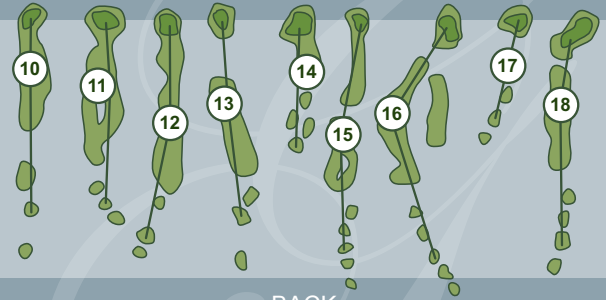

Rules of the Royal Canadian Golf Association govern all play except where modified by local rules.

**Local Rules:**

FREE DROP is one club length no closer to the hole from all cart paths, staked trees, flower beds, etc.

Yardages measured to the centre of the green.

Repair ball marks. Fill divots with provided sand.

Rake all traps. Allow faster groups to play through.

Soft spikes and dress code always in effect.

- Acton Golf Club - Acton
- Beaverdale Golf Club - Cambridge
- Brant Valley Golf Club - St. George
- Brookfield Country Club - Cambridge
- Burford Golf Links - Burford
- Calerin Golf Club - Erin
- Canterbury Golf Club - Port Perry
- Cedar Creek Golf Club - Woodstock
- Conestoga Country Club - Conestoga
- Dundee Country Club - New Dundee
- Fergus Golf Club - Fergus
- Foxwood Country Club - Baden
- Grey Silo Golf Club - Waterloo
- King's Bay Golf Club - Seagrave
- Mystic Golf Club - Ancaster
- Orangeville Golf Club - Orangeville
- Paris Grand Golf Club - Paris
- Scenic Woods Golf Club - Hannon (Glanbrook)

150 Paris Links Road, Paris, ON N3L 3E2  
1-888-833-8787

FRONT

BACK

Black - Men 73.5/137	532	335	169	446	352	160	426	621	520	3561
Blue - Men 69.8/126 Ladies 75.5/136	513	277	136	419	302	152	391	575	497	3059
White - Men 67.4/117 Ladies 72.5/130	469	238	106	396	234	128	360	553	468	2952
Silver - Men 64.2/110 Ladies 68.2/120	439	207	82	344	202	92	328	489	447	2630
Holes	1	2	3	4	5	6	7	8	9	Out
+/-										
Handicap (Men's/Ladies)	13/9	11/11	15/15	7/7	9/13	17/17	1/5	5/1	3/3	
Par	5	4	3	4	4	3	4	5	5	37

Scorer:

Date:

Black	352	394	473	405	187	460	460	172	331	3210	6771	Hdcp	Net
Blue	295	340	388	343	153	450	450	146	294	3024	6083		
White	262	310	382	310	143	433	372	113	256	2581	5533		
Silver	252	282	264	251	114	408	336	81	231	2219	4849		
Holes	10	11	12	13	14	15	16	17	18	In	Tot		
+/-													
Handicap	14/14	8/12	2/8	4/2	16/16	6/4	12/6	18/18	10/10				
Par	4	4	4	4	3	5	4	3	4	35	72		