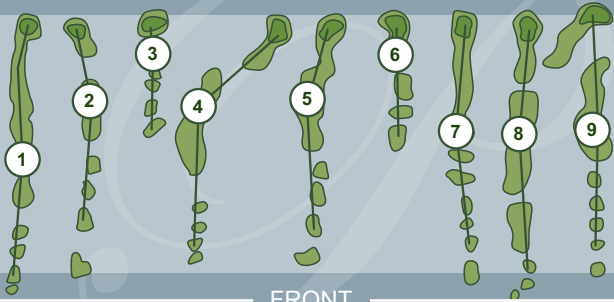

Rules of the Royal Canadian Golf Association govern all play except where modified by local rules.

Local Rules:

FREE DROP is one club length no closer to the hole from all cart paths, staked trees, flower beds, etc.

Yardages measured to the centre of the green.

Repair ball marks. Fill divots with provided sand.

Rake all traps. Allow faster groups to play through.

Soft spikes and dress code always in effect.

- Acton Golf Club - Acton
- Beaverdale Golf Club - Cambridge
- Brant Valley Golf Club - St. George
- Brookfield Country Club - Cambridge
- Burford Golf Links - Burford
- Calerin Golf Club - Erin
- Canterbury Golf Club - Port Perry
- Cedar Creek Golf Club - Woodstock
- Conestoga Country Club - Conestoga
- Dundee Country Club - New Dundee
- Fergus Golf Club - Fergus
- Foxwood Country Club - Baden
- Grey Silo Golf Club - Waterloo
- King's Bay Golf Club - Seagrave
- Mystic Golf Club - Ancaster
- Orangeville Golf Club - Orangeville
- Paris Grand Golf Club - Paris
- Scenic Woods Golf Club - Hannon (Glanbrook)

150 Paris Links Road, Paris, ON N3L 3E2
1-888-833-8787

FRONT

BACK

Black - Men 73.5/137	532	335	169	446	352	160	426	621	520	3561
Blue - Men 69.8/126 Ladies 75.5/136	513	277	136	419	302	152	391	575	497	3059
White - Men 67.4/117 Ladies 72.5/130	469	238	106	396	234	128	360	553	468	2952
Silver - Men 64.2/110 Ladies 68.2/120	439	207	82	344	202	92	328	489	447	2630
Holes	1	2	3	4	5	6	7	8	9	Out
+/-										
Handicap (Men's/Ladies)	13/9	11/11	15/15	7/7	9/13	17/17	1/5	5/1	3/3	
Par	5	4	3	4	4	3	4	5	5	37