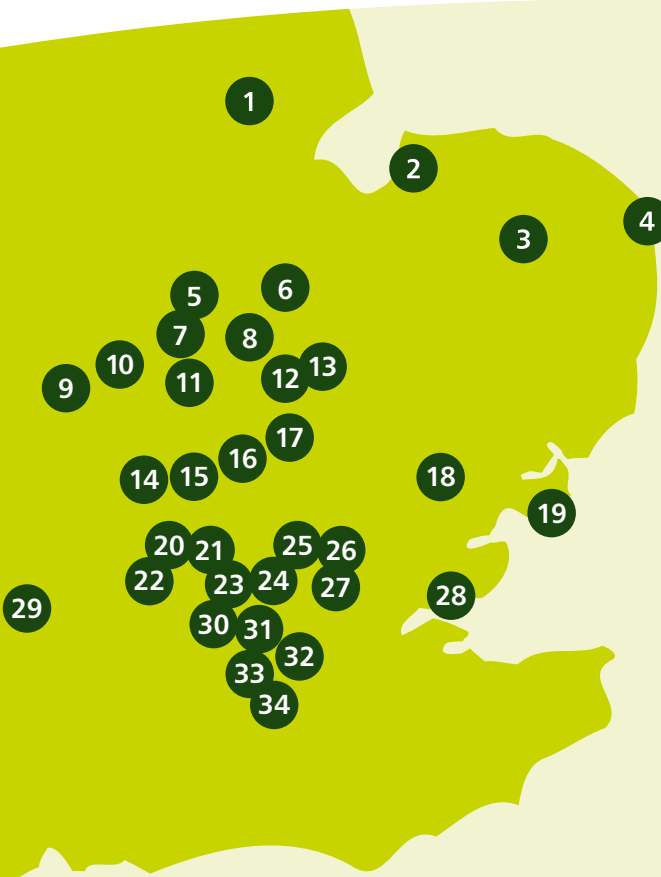

SmartGolfer Network

Did you know,
as a member here

You can enjoy
FREE Golf
at locations across the country

1. **South Kyme** 01526 861113
  www.skgc.co.uk
2. **Heacham Manor** 01485 536030
  www.heacham-manor.co.uk
3. **Barnham Broom** 01603 757505
  www.barnham-broom.co.uk
4. **Gt Yarmouth** 01493 728699
  club-noticeboard.com/greatyarmouth
5. **Oundle** 01832 273267
  www.oundlegolfclub.com
6. **Ramsey** 01487 812600
  www.ramseyclub.co.uk
7. **Rushden** 01933 418511
  www.rushdengolfclub.org
8. **Brampton Park** 01480 434700
  www.bramptonparkgc.co.uk
9. **Farthingstone** 01327 361291
  www.farthingstone.co.uk
10. **Kingsthorpe** 01604 710610
  www.kingsthorpe-golf.co.uk
11. **Pavenham Park** 01234 822202
  www.pavenhampark.com
12. **Bourn** 01954 718057
  www.bourngolfandleisure.co.uk
13. **Girton** 01223 276169
  www.girtongolf.co.uk
14. **Aylesbury Vale** 01525 240196
  www.avgc.co.uk
15. **Chalgrave Manor** 01525 876556
  www.chalgravegolf.co.uk
16. **Mount Pleasant** 01462 850999
  www.mountpleasantgolfclub.co.uk
17. **Royston** 01763 242696
  www.roystongolfclub.co.uk
18. **Colne Valley** 01787 224343
  www.colnevalleygolfclub.co.uk
19. **Clacton on Sea** 01255 421919
  www.clactongolfclub.com
20. **Chartridge Park** 01494 791772
  www.cpgc.co.uk
21. **Bushey Hall** 01923 222253
  www.busheyhallgolfclub.co.uk
22. **Hazlemere** 01494 719306
  www.hazlemeregolfclub.co.uk
23. **Stanmore** 0208 954 2599
  www.stanmoregolfclub.co.uk
24. **Finchley** 0208 346 2436 Option6
  www.finchleygolfclub.com
25. **Enfield** 020 8362 3223
  www.enfieldgolfclub.co.uk
26. **Epping** 01992 572282
  www.eppinggolfcourse.org.uk
27. **Woolston Manor** 0208 500 2549
  www.woolstonmanor.co.uk
28. **Garon Park** 01702 601701
  www.garonparkgolf.co.uk
29. **Drayton Park** 01235 528989
  draytonparkgolfclubbabingdon.co.uk
30. **Wyke Green** 020 8560 8777
  www.wykegreengolfclub.co.uk
31. **London Scottish** 020 8789 1207
  www.londonscottishgolfclub.co.uk
32. **Mitcham** 020 8640 2480
  www.mitchamgolfclub.co.uk
33. **Epsom** 01372 741867
  www.epsomgolfclub.co.uk
34. **Redhill & Reigate** 01737 240777
  www.rrgc.net

Each Club in the network makes available 2 tee times per day Monday to Friday as being available to other SmartGolfer Network Club Members.
Some weekend golf may be available as well, subject to availability.

www.smartgolfer.co.uk