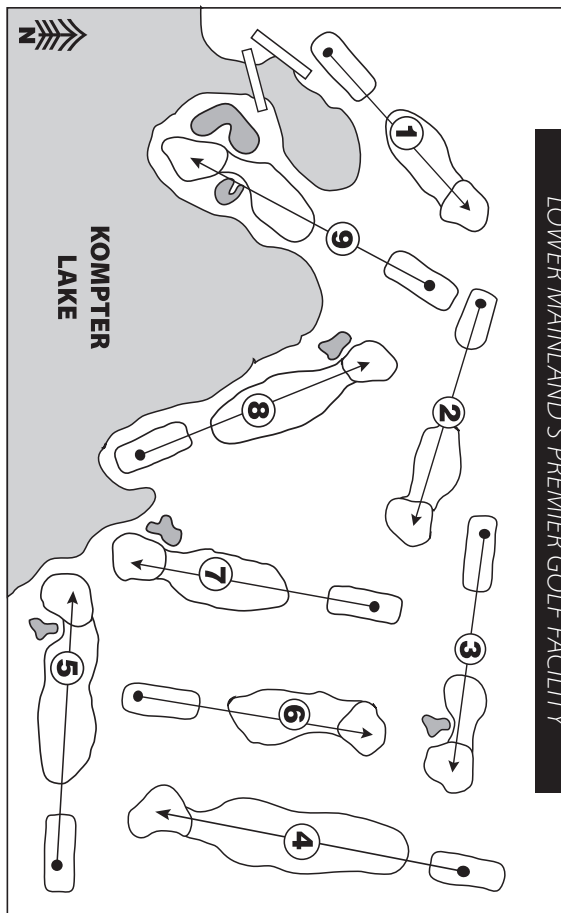

LOWER MAINLAND'S PREMIER GOLF FACILITY

PANORAMA LINKS
PITCH & PUTT