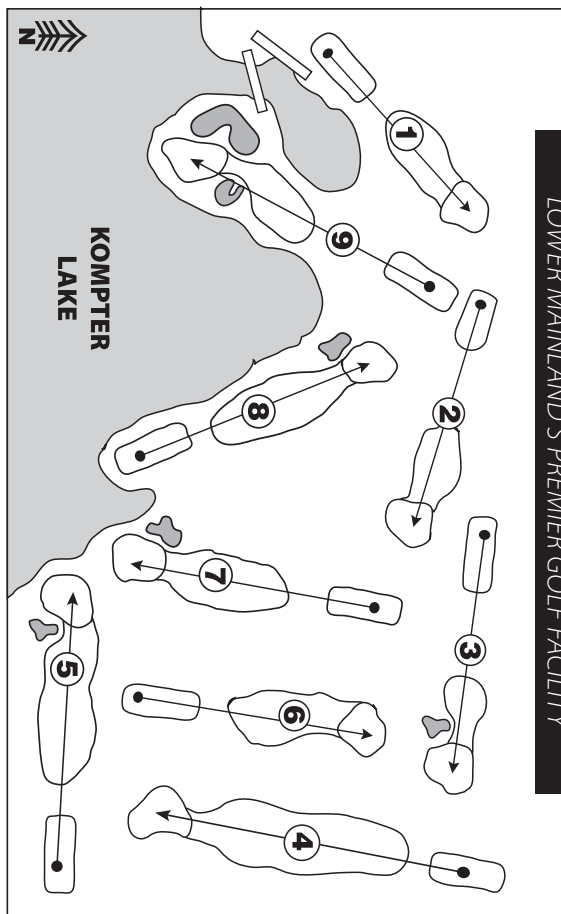

Welcome to

Par 3 Golf Course

5228 King George Blvd.  
Surrey, BC V6X 3M6

Call 604-592-9188  
www.birdiesandbuckets.ca

LOWER MAINLAND'S PREMIER GOLF FACILITY

**PANORAMA LINKS**  
PITCH & PUTT

Welcome to

Par 3 Golf Course

# PANORAMA LINKS

HOLE	YARDS				
1. Stonewall	50				
2. Baker View	65				
3. Farm Hole	68				
4. Road Hole	60				
5. Railway	55				
6. Silver Birch	82				
7. Mounds	58				
8. Panorama	72				
9. Gone Fishing	66				
TOTAL SCORES:					