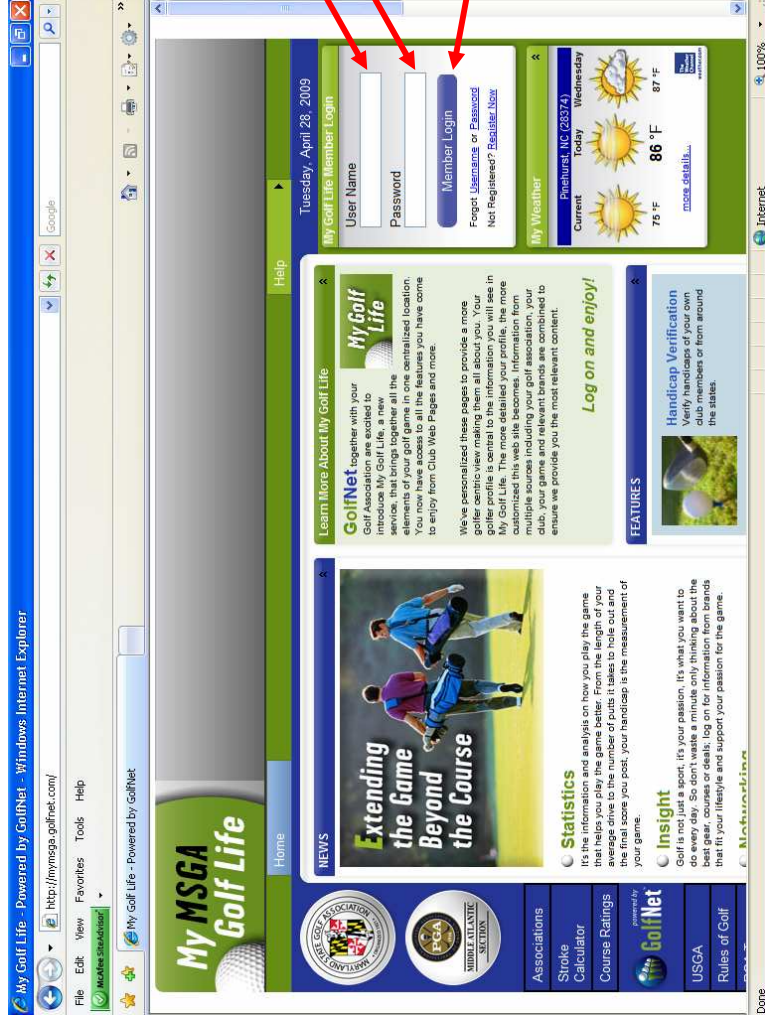

STEPS FOR LOGGING ONTO THE MSGA.ORG WEBSITE TO SIGN-UP FOR AN EVENT

1. You can Login by going to the Easton Club Website, Members Only Page and clicking on the link on the page or Connect to the Internet through your Internet Browser.
2. By typing in the following address in the address box: <http://mymsga.golfnet.com>
3. Either way you will see the following screen:

Type in the **Username** and **Password** you created in your profile.
Left click **Member Login**

5. You will see the following screen:

Put your cursor
on the Events
Tab

6. You will see the following screen: