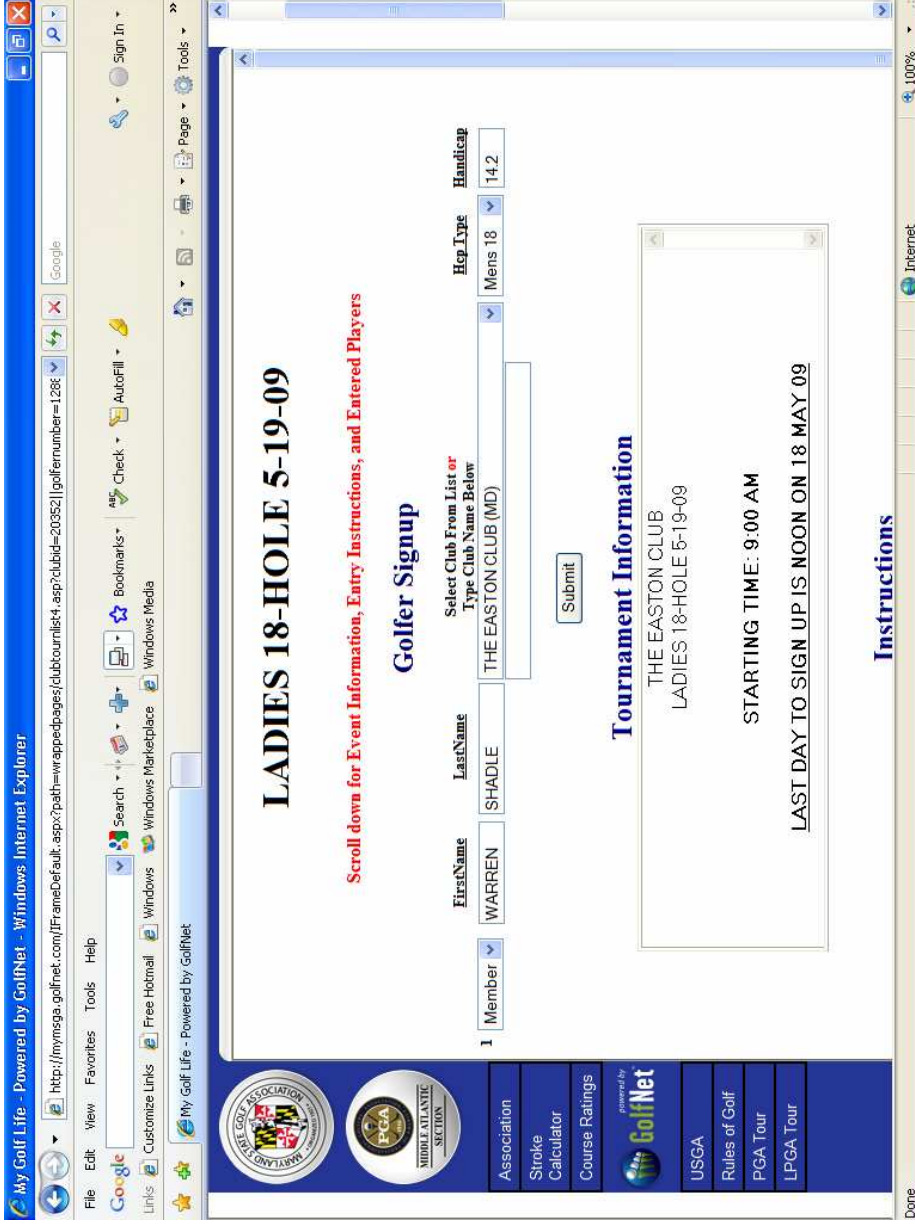

9. Ensure that your name is correct and click the Submit Button. You are now signed up!! As more members sign up for the event, you can scroll down and see a running list of who has signed up for the event.