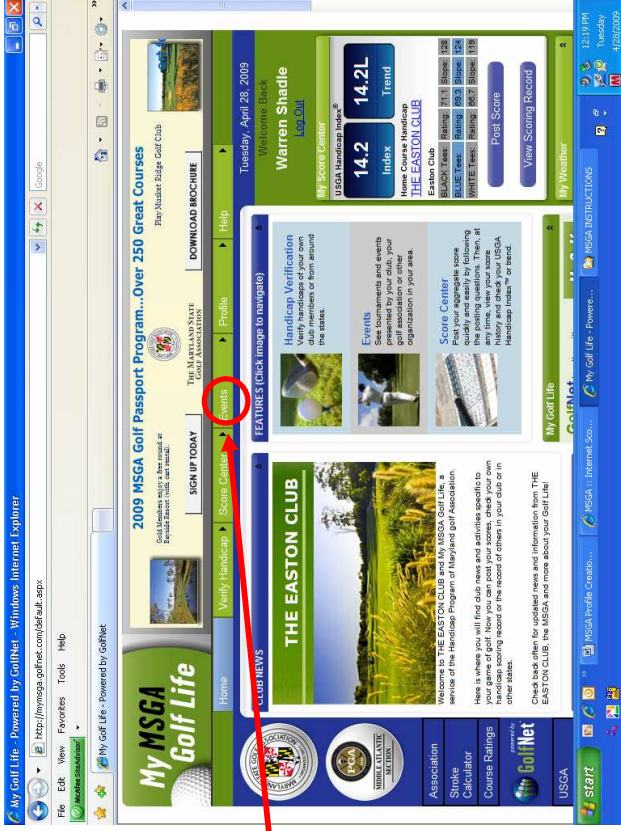

STEPS FOR LOGGING ONTO THE MSGA.ORG WEBSITE TO SIGN-UP FOR AN EVENT

1. You can Login by going to the Easton Club Website, Members Only Page and clicking on the link on the page or Connect to the Internet through your Internet Browser.
2. By typing in the following address in the address box: <http://mymsga.golfnet.com>
3. Either way you will see the following screen:

Type in the **Username** and **Password** you created in your profile.
Left click **Member Login**

5. You will see the following screen:

Put your cursor
on the Events
Tab

6. You will see the following screen:

Left click on
Your Club

7. You will see the following screen:

The screenshot shows a web browser window displaying the 'My MSGA Golf Life' website. The browser's address bar shows the URL: <http://mymsga.golfinet.com/FrameDefault.aspx?path=wrappedpages/clubbournlist4.asp?clubid=20352|golfinumber=1286>. The website header features the 'My MSGA Golf Life' logo and navigation links: Home, Verify Handicap, Score Center, Events, Profile, and Help. A main banner reads '2009 MSGA Golf Passport Program... Over 250 Great Courses' with a 'DOWNLOAD BROCHURE' button. Below this, a table lists tournament sign-up events: