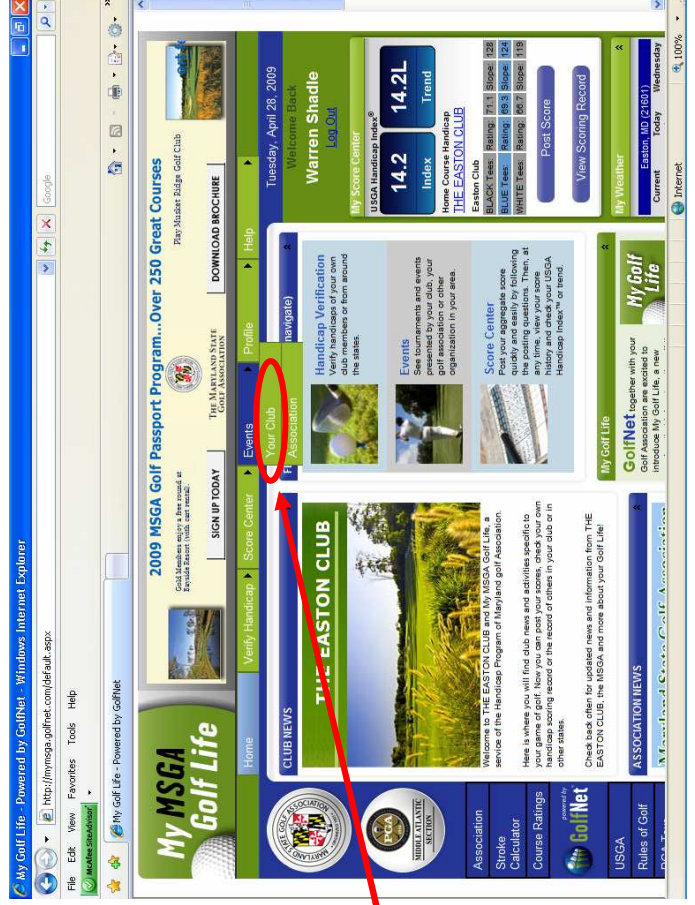

STEPS FOR LOGGING ONTO THE MSGA.ORG WEBSITE TO SIGN-UP FOR AN EVENT

1. You can Login by going to the Easton Club Website, Members Only Page and clicking on the link on the page or Connect to the Internet through your Internet Browser.
2. By typing in the following address in the address box: <http://mymsga.golfnet.com>
3. Either way you will see the following screen:

Type in the **Username** and **Password** you created in your profile.
Left click **Member Login**

5. You will see the following screen:

Put your cursor
on the Events
Tab

6. You will see the following screen:

Left click on
Your Club

7. You will see the following screen:

The screenshot shows a web browser window displaying the 'My MSGA Golf Life' website. The browser's address bar shows the URL: <http://mymsga.golfinet.com/FrameDefault.aspx?path=wrappedpages/clubbournlist4.asp?clubid=20352|golfinumber=1286>. The website header features the 'My MSGA Golf Life' logo and navigation links: Home, Verify Handicap, Score Center, Events, Profile, and Help. A main banner reads '2009 MSGA Golf Passport Program... Over 250 Great Courses' with a 'DOWNLOAD BROCHURE' button. Below this, a table lists tournament sign-up events: