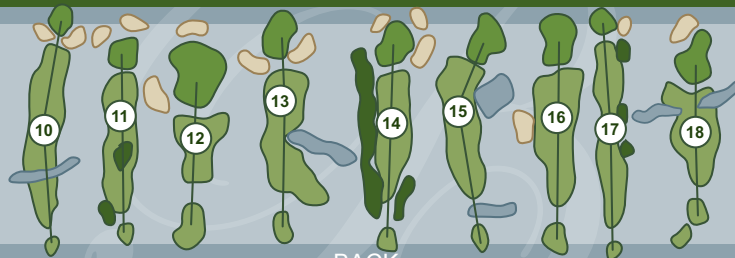

Rules of the Royal Canadian Golf Association govern all play except where modified by local rules.

Local Rules:

FREE DROP is one club length no closer to the hole from all cart paths, staked trees, flower beds, etc.

Yardages measured to the centre of the green.

Repair ball marks. Fill divots with provided sand.

Rake all traps. Allow faster groups to play through.

Soft spikes and dress code always in effect.

- Acton Golf Club - Acton
- Beaverdale Golf Club - Cambridge
- Brant Valley Golf Club - St. George
- Brookfield Country Club - Cambridge
- Burford Golf Links - Burford
- Calerin Golf Club - Erin
- Canterbury Golf Club - Port Perry
- Cedar Creek Golf Club - Woodstock
- Conestoga Country Club - Conestoga
- Dundee Country Club - New Dundee
- Fergus Golf Club - Fergus
- Foxwood Country Club - Baden
- Grey Silo Golf Club - Waterloo
- King's Bay Golf Club - Seagrave
- Mystic Golf Club - Ancaster
- Orangeville Golf Club - Orangeville
- Paris Grand Golf Club - Paris
- Scenic Woods Golf Club - Hannon (Glanbrook)

1171 Kossuth, R.R. #21, Cambridge, ON N3C 2V3
1-888-833-8787

FRONT

BACK

White 64.0 112	306	346	329	98	177	441	150	393	252	2492
Red 62.5 109	295	318	317	89	156	414	134	373	214	2310
Men's Par	4	4	4	3	3	5	3	4	4	34
Women's Par	4	4	4	3	4	5	3	5	4	36
Maximum Play Time	:15	:29	:43	:57	1:08	1:26	1:40	1:51	2:05	
+/-										
Holes	1	2	3	4	5	6	7	8	9	Out
+/-										
Handicap (Men's/Ladies)	13/7	5/5	11/9	17/15	7/17	1/1	15/13	3/3	9/11	

White	313	281	178	205	131	236	124	497	147	2112	4604
Red	291	270	152	189	108	231	114	435	117	1907	4217
Men's Par	4	4	3	4	3	4	3	5	3	33	67
Women's Par	4	4	4	4	3	4	3	5	3	34	70
Maximum Play Time	2:20	2:34	2:48	3:02	3:14	3:28	3:44	3:58	4:15		
+/-											
Holes	10	11	12	13	14	15	16	17	18	In	Tot
+/-											
Hdcp (Men's/Ladies)	8/4	12/8	6/18	16/14	18/16	4/6	14/12	2/2	10/10		