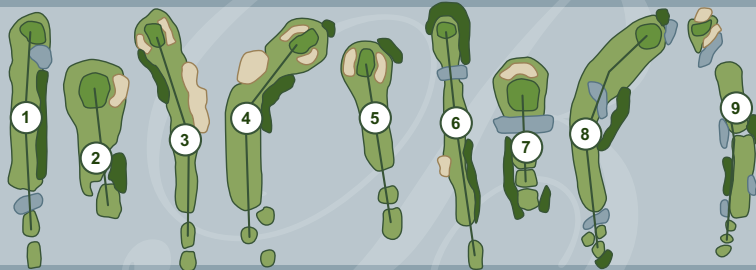

Rules of the Royal Canadian Golf Association govern all play except where modified by local rules.

**Local Rules:**

FREE DROP is one club length no closer to the hole from all cart paths, staked trees, flower beds, etc.

Yardages measured to the centre of the green.

Repair ball marks. Fill divots with provided sand.

Rake all traps. Allow faster groups to play through.

Soft spikes and dress code always in effect.

- Acton Golf Club - Acton
- Beaverdale Golf Club - Cambridge
- Brant Valley Golf Club - St. George
- Brookfield Country Club - Cambridge
- Burford Golf Links - Burford
- Calerin Golf Club - Erin
- Canterbury Golf Club - Port Perry
- Cedar Creek Golf Club - Woodstock
- Conestoga Country Club - Conestoga
- Dundee Country Club - New Dundee
- Fergus Golf Club - Fergus
- Foxwood Country Club - Baden
- Grey Silo Golf Club - Waterloo
- King's Bay Golf Club - Seagrave
- Mystic Golf Club - Ancaster
- Orangeville Golf Club - Orangeville
- Paris Grand Golf Club - Paris
- Scenic Woods Golf Club - Hannon (Glanbrook)

120 Golf Links Rd., Burford ON N0E 1E0  
1-888-833-8787

FRONT

BACK

Blue	331	130	365	333	145	473	152	394	436	2759
White	331	130	330	321	145	460	141	354	402	2614
Red	286	87	254	270	125	442	106	353	371	2294
Holes	1	2	3	4	5	6	7	8	9	Out
+/-										
Handicap (Men's/Ladies)	7/13	17/15	9/11	13/7	15/17	3/5	11/9	1/1	5/3	
Par	4	3	4	4	3	5	3	4	5	35