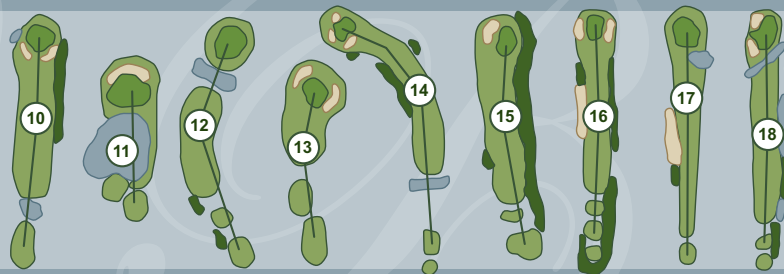

Rules of the Royal Canadian Golf Association govern all play except where modified by local rules.

**Local Rules:**

FREE DROP is one club length no closer to the hole from all cart paths, staked trees, flower beds, etc.

Yardages measured to the centre of the green.

Repair ball marks. Fill divots with provided sand.

Rake all traps. Allow faster groups to play through.

Soft spikes and dress code always in effect.

- Acton Golf Club - Acton
- Beaverdale Golf Club - Cambridge
- Brant Valley Golf Club - St. George
- Brookfield Country Club - Cambridge
- Burford Golf Links - Burford
- Calerin Golf Club - Erin
- Canterbury Golf Club - Port Perry
- Cedar Creek Golf Club - Woodstock
- Conestoga Country Club - Conestoga
- Dundee Country Club - New Dundee
- Fergus Golf Club - Fergus
- Foxwood Country Club - Baden
- Grey Silo Golf Club - Waterloo
- King's Bay Golf Club - Seagrave
- Mystic Golf Club - Ancaster
- Orangeville Golf Club - Orangeville
- Paris Grand Golf Club - Paris
- Scenic Woods Golf Club - Hannon (Glanbrook)

120 Golf Links Rd., Burford ON N0E 1E0  
1-888-833-8787

FRONT

BACK

Blue	331	130	365	333	145	473	152	394	436	2759
White	331	130	330	321	145	460	141	354	402	2614
Red	286	87	254	270	125	442	106	353	371	2294
Holes	1	2	3	4	5	6	7	8	9	Out
+/-										
Handicap (Men's/Ladies)	7/13	17/15	9/11	13/7	15/17	3/5	11/9	1/1	5/3	
Par	4	3	4	4	3	5	3	4	5	35