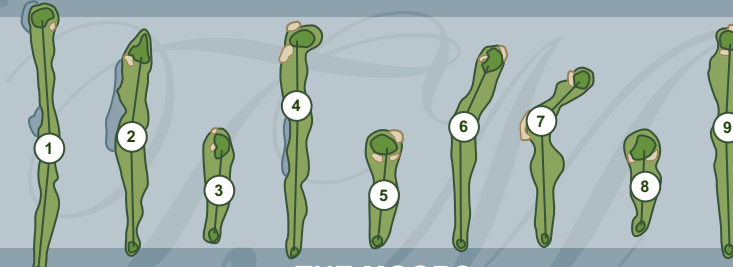

Yardages measured to the centre of the green.

Repair ball marks.

Fill divots with provided sand.

Rake all traps.

Allow faster groups to play through.

Soft spikes and dress code always in effect.

- Acton Golf Club - Acton
- Beaverdale Golf Club - Cambridge
- Brant Valley Golf Club - St. George
- Brookfield Country Club - Cambridge
- Burford Golf Club - Burford
- Calerin Golf Club - Erin
- Canterbury Golf Club - Port Perry
- Cedar Creek Golf Club - Woodstock
- Conestoga Country Club - Conestoga
- Dundee Country Club - New Dundee
- Fergus Golf Club - Fergus
- Foxwood Country Club - Baden
- Grey Silo Golf Club - Waterloo
- King's Bay Golf Club - Seagrave
- Mystic Golf Club - Ancaster
- Orangeville Golf Club - Orangeville
- Paris Grand Country Club - Paris
- Scenic Woods Golf Club - Hannon (Glanbrook)

400 Golf Course Rd., Conestoga, Ontario N0B 1N0
1-888-833-8787

GOOSE RUN

Blue	353	166	375	369	366	175	491	328	436	3059			
White	342	153	296	340	342	120	444	320	402	2769			
Red	330	144	262	321	308	89	402	305	398	2559			
Holes	1	2	3	4	5	6	7	8	9	Gross	Tot	Hcp	Net
+/-													
Handicap M/L	7/4	6	4/5	1	3	5/7	2	8	9				
Par M/L	4	3	4	4	4	3	5	4	4/5	35/36			

THE VILLAGE

Blue	437	188	346	138	410	172	391	205	460	2747			
White	429	152	308	126	390	145	380	166	451	2547			
Red	386	109	298	120	376	119	339	140	440	2327			
Holes	1	2	3	4	5	6	7	8	9	Gross	Tot	Hcp	Net
+/-													
Handicap M/L	5/3	6	4	9/8	1	8/9	2/5	7	3/2				
Par M/L	5	3	4	3	4/5	3	4	3	5	34/35			