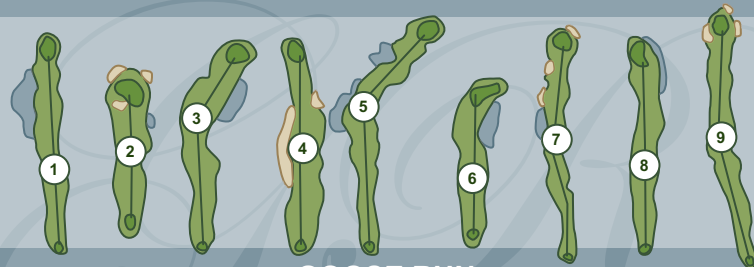

Date _____

Scorer _____

Attest _____

Rules of the Royal Canadian Golf Association govern all play except where modified by local rules.

Local Rules:

FREE DROP is one club length no closer to the hole from all cart paths, staked trees, flower beds, etc.

Yardages measured to the centre of the green.

Repair ball marks.

Fill divots with provided sand.

Rake all traps.

Allow faster groups to play through.

Soft spikes and dress code always in effect.

- Acton Golf Club - Acton
- Beaverdale Golf Club - Cambridge
- Brant Valley Golf Club - St. George
- Brookfield Country Club - Cambridge
- Burford Golf Club - Burford
- Calerin Golf Club - Erin
- Canterbury Golf Club - Port Perry
- Cedar Creek Golf Club - Woodstock
- Conestoga Country Club - Conestoga
- Dundee Country Club - New Dundee
- Fergus Golf Club - Fergus
- Foxwood Country Club - Baden
- Grey Silo Golf Club - Waterloo
- King's Bay Golf Club - Seagrave
- Mystic Golf Club - Ancaster
- Orangeville Golf Club - Orangeville
- Paris Grand Country Club - Paris
- Scenic Woods Golf Club - Hannon (Glanbrook)

400 Golf Course Rd., Conestoga, Ontario N0B 1N0
1-888-833-8787

GOOSE RUN

Blue	353	166	375	369	366	175	491	328	436	3059			
White	342	153	296	340	342	120	444	320	402	2769			
Red	330	144	262	321	308	89	402	305	398	2559			
Holes	1	2	3	4	5	6	7	8	9	Gross	Tot	Hcp	Net
+/-													
Handicap M/L	7/4	6	4/5	1	3	5/7	2	8	9				
Par M/L	4	3	4	4	4	3	5	4	4/5	35/36			