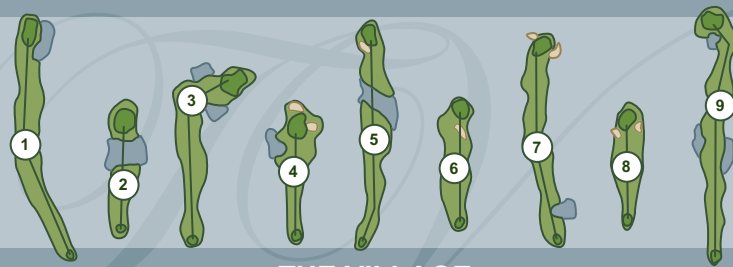

THE VILLAGE

Blue	437	188	346	138	410	172	391	205	460	2747			
White	429	152	308	126	390	145	380	166	451	2547			
Red	386	109	298	120	376	119	339	140	440	2327			
Holes	1	2	3	4	5	6	7	8	9	Gross	Tot	Hcp	Net
+/-													
Handicap M/L	5/3	6	4	9/8	1	8/9	2/5	7	3/2				
Par M/L	5	3	4	3	4/5	3	4	3	5	34/35