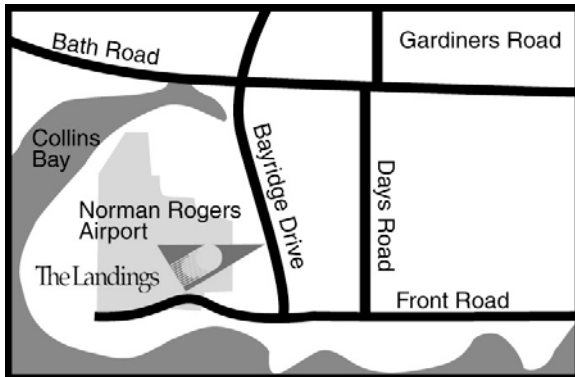

WELCOME TO THE LANDINGS

The Landings Golf Course and Teaching Centre is Kingston's best public golf facility. The Landings Golf Course and Teaching Centre is located at Norman Rogers Airport, on the north side of Front Road (King Street West), at the corner of Bayridge Drive.

We boast Kingston's premier teaching academy, a beautiful practice facility (which includes the largest grass tee deck in the area, and a perfect putting green), a putting green adjacent to the clubhouse, and a well-manicured 18-hole golf course designed for all levels of golfing ability. Combine a great facility with first class service and excellent programming, and you have Kingston's finest public golf experience.