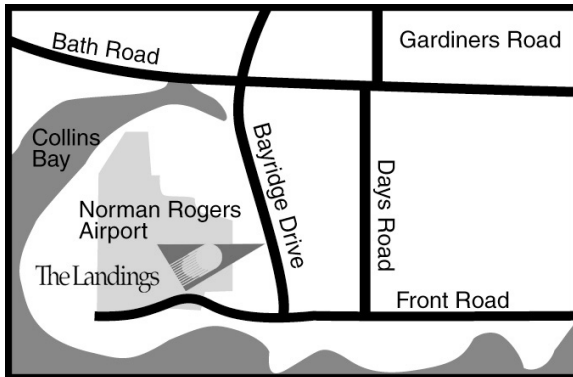

WELCOME TO THE LANDINGS

The Landings Golf Course and Teaching Centre is Kingston's best public golf facility. The Landings Golf Course and Teaching Centre is located at Norman Rogers Airport, on the north side of Front Road (King Street West), at the corner of Bayridge Drive.

We boast Kingston's premier teaching academy, a beautiful practice facility (which includes the largest grass tee deck in the area, and a perfect putting green), a putting green adjacent to the clubhouse, and a well-manicured 18-hole golf course designed for all levels of golfing ability. Combine a great facility with first class service and excellent programming, and you have Kingston's finest public golf experience.