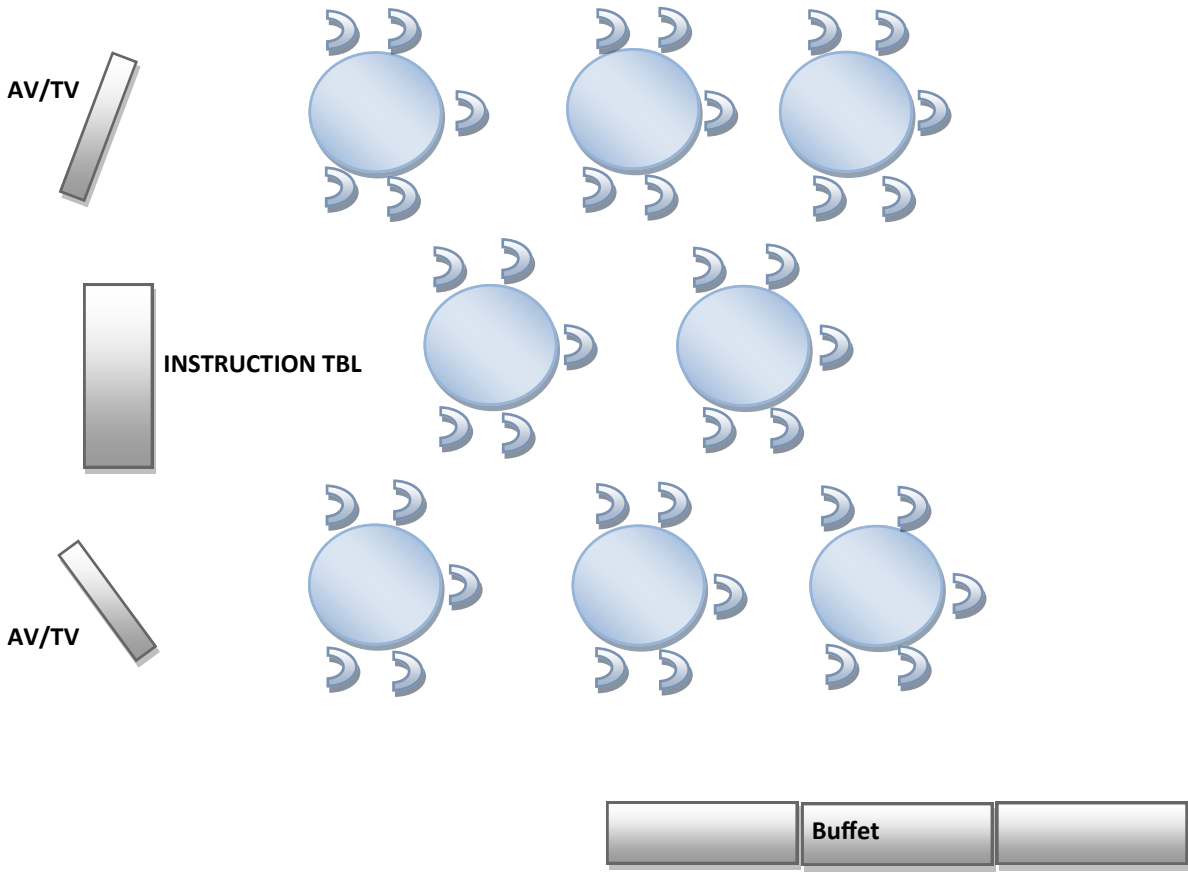

PATIO-TERRACE

CHIEF CHALLACUM BANQUET ROOM #2

CLASSROOM ON ROUNDS FOR (40)PPL

MATERIALS TBL

CHIEF CHALLACUM ROOM #1

U-SHAPE MEETING FOR

BANQUET STORAGE ROOM