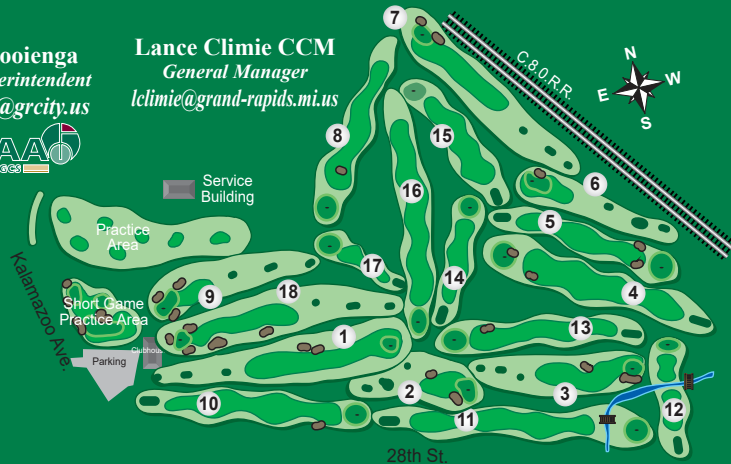

Course Rules

- Players must have their own full set of golf clubs, including a putter.
- Replace divots and repair all ball marks.
- Keep carts a minimum of 20 feet from greens.
- Four player maximum per group (unless special permission is granted from course management).
- The City reserves the right to revoke golfing privileges upon infraction of rules or damage to city property.
- All alcohol must be purchased at Indian Trails.

Golf Etiquette

- After finishing a hole, move off the green promptly, please do not stand on the green while marking cards.
- Players looking for lost ball must allow other groups coming up to pass.
- When your ball lands on an adjacent fairway, you must not interfere with players on that fairway.

Craig Kooienga
Course Superintendent
ckooienga@grcity.us

Lance Climie CCM
General Manager
lclimie@grand-rapids.mi.us

2776 Kalamazoo SE
Grand Rapids, MI 49507

Indian Trails

GOLF COURSE

(616) 245-2021

You must keep up with the Pace of Play.